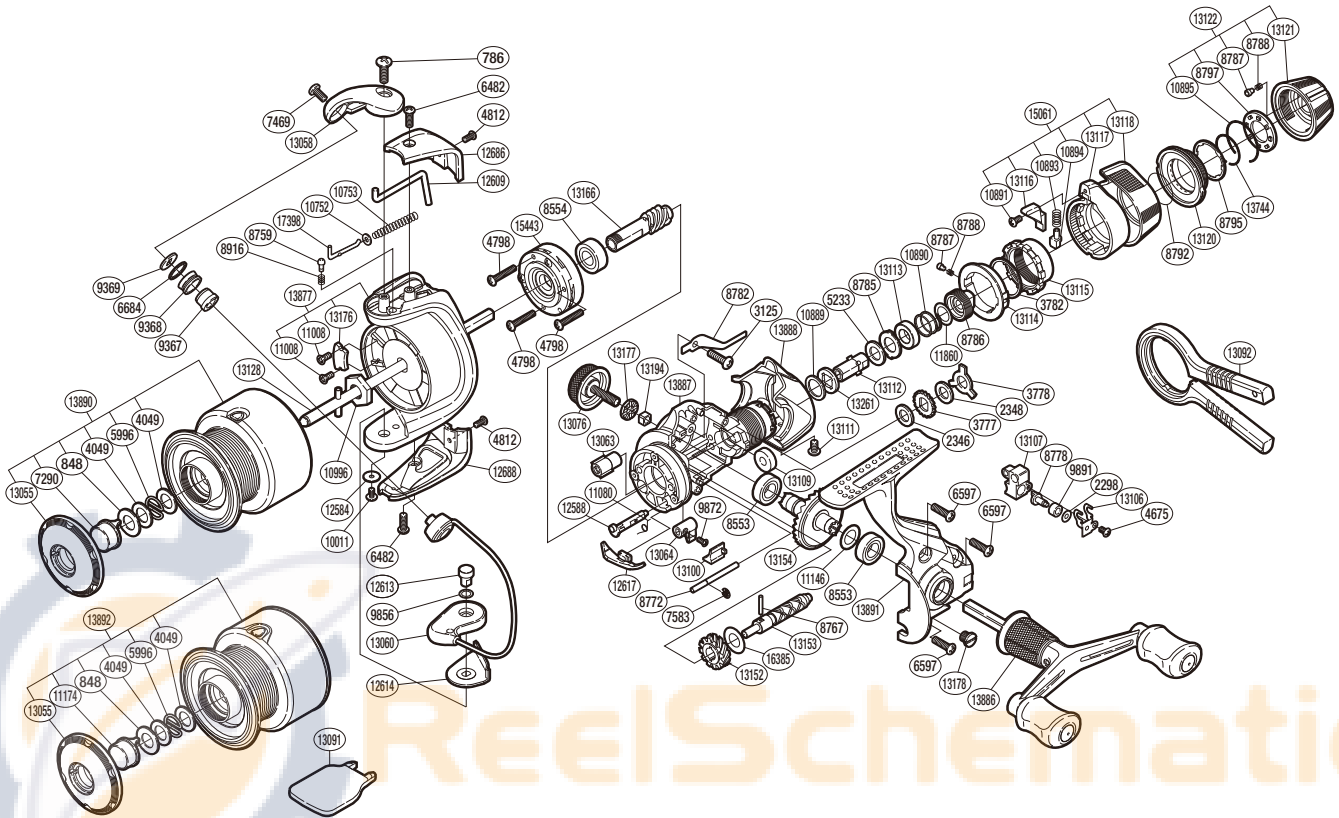

SHIMANO

SUPER

SUP-3000SGTMRC

(51SG473103G)

Please note that the number of adjusting washers may not be the same as shown in the exploded views. (Adjustment will vary with each individual product.)

Part No.	Description	Part No.	Description	Part No.	Description
RD 0786	Screw	RD 9369	Line Roller Washer	RD13113	Drag Collar
RD 0848	Washer	RD 9856	Washer	RD13114	Lever Click Gear
RD 2298	Spacer	RD 9872	Screw	RD13115	Fightin' Pressure Screw
RD 2346	Drag Washer	RD 9891	Oscillating Slider Bushing	RD13116	Fightin' Lever Inner B
RD 2348	Drag Washer	RD10011	Screw	RD13117	Fightin' Lever Inner A
RD 3125	Screw	RD10752	Spring Guide A Support	RD13118	Fightin' Lever Outer
RD 3777	Click Gear	RD10753	Bail Spring	RD13120	Drag Programmer B
RD 3778	Eared Washer	RD10889	Drag Washer	RD13121	Drag Programmer A
RD 3782	Fightin' Pressure Screw Washer	RD10890	Drag Coil Spring	RD13122	Drag Programmer Assembly
RD 4049	Washer	RD10891	Screw	RD13128	Main Shaft
RD 4675	Screw	RD10893	Position Pin Spring	RD13152	Idle Gear
RD 4798	Screw	RD10894	Lever Position Pin	RD13153	Worm Shaft
RD 4812	Screw	RD10895	Click Plate Retainer	RD13154	Drive Gear
RD 5233	Drag Washer	RD10996	Rotor Nut	RD13166	Pinion Gear
RD 5996	Locking Spring	RD11008	Screw	RD13176	Counter Weight
RD 6482	Screw	RD11080	Anti-Reverse Cam Spring	RD13177	Handle Screw Cap Spacer
RD 6597	Screw	RD11146	Washer	RD13178	Oil Cap
RD 6684	Line Roller Spacer	RD11860	Washer	RD13194	Handle Screw Lock
RD 7290	Push Button	RD12584	Washer	RD13261	Drag Shaft B
RD 7469	Screw	RD12588	Anti-Reverse Cam	RD13744	Drag Knob Retainer
RD 7583	E Lock	RD12609	Bail Trip Lever	RD13877	Rotor
RD 8553	Ball Bearing	RD12613	Bail Hold Support Shaft	RD13886	Double Paddle Handle Assembly
RD 8554	Ball Bearing	RD12614	Bail Hold Support Spacer	RD13887	Body
RD 8759	Click Pin	RD12617	Bail Trip Strike	RD13888	Rear Protector
RD 8767	Worm Shaft Pin	RD12686	Bail Spring Cover	RD13890	Spool Assembly
RD 8772	Oscillating Guide	RD12688	Bail Hold Support Guard	RD13891	Side Cover
RD 8778	Oscillating Pawl	RD13055	Push Button Collar	RD15061	Fightin' Lever Assembly
RD 8782	Drag Click	RD13058	Bail Arm	RD15443	Roller Clutch Assembly
RD 8785	Eared Washer	RD13060	Bail Assembly	RD16385	Washer
RD 8786	Pressure Screw	RD13063	Worm Bushing	RD17398	Bail Spring Guide A
RD 8787	Click Pin	RD13064	Anti-Reverse Lever		
RD 8788	Click Spring	RD13076	Handle Screw Cap	RD11174	Push Button
RD 8792	Drag Knob Friction Ring	RD13100	Anti-Reverse Lever Cover	RD13892	Spare Spool Assembly
RD 8795	Drag Knob Washer	RD13106	Oscillating Slider Retainer		
RD 8797	Click Plate	RD13107	Oscillating Slider		
RD 8916	Click Spring	RD13109	Drag Shaft C		
RD 9367	Line Roller Bushing	RD13111	Screw	RD13091	Spool Wrench (accessory)
RD 9368	Line Roller	RD13112	Drag Shaft A	RD13092	Knob Wrench (accessory)